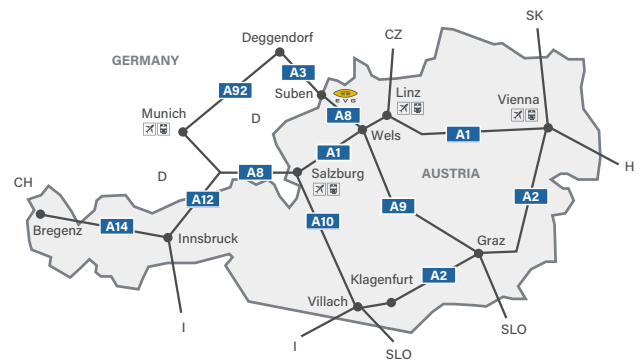

How to find EVG

EVG Headquarters
4782 St. Florian am Inn - AUSTRIA

Address

EV Group
DI Erich Thallner Strasse 1
4782 St. Florian am Inn
Austria
+43 7712 5311 0

GPS - coordinates

EV Group
Latitude: 48°25'51.0"North
Longitude: 13°26'40.0"East
Elevation: 330 m

Plus Code

CCJV+6X St. Florian am Inn

Travel directions

From Munich Airport

Head in the direction of Erding and join the A92 motorway towards Deggendorf. Before reaching Deggendorf, change to the A3 motorway in the direction of Passau / Linz (Austria). About 10 km after exit Passau Süd, take the exit to Pocking and turn left, following the signs to Neuhaus / Schärding. Do not leave the road at exit Neuhaus / Schärding, but at the next exit in the direction of Schärding / Linz. Pass the river Inn and the Austrian border, staying on the same road for another 3.5 km. Take the exit sign posted "St. Florian" and turn right. At the roundabout, take the third exit following the signs to Ried / Braunau. After about 1.5 km you will see EVG on the right.

From Vienna Airport / via Linz

Take the A4 motorway in the direction of Schwechat. At Schwechat, follow the motorways S1, A21, A1 and A25 all the way to Wels. After Wels, change to the A8 motorway in the direction of Passau. Leave the motorway at exit Suben and, at the following roundabout, follow the signs to Suben / Schärding. After a sharp left turn drive straight through a small roundabout, shortly after which you will see EVG on the left.

From Salzburg

Leave the A1 motorway (Salzburg - Vienna) at Salzburg Nord and head towards Braunau, Mattsee. Drive through Elixhausen, Obertrum and finally Mattighofen. At the T crossing turn left into the city center and drive straight towards Braunau. Pass Uttendorf and turn right towards Mauerkirchen. After you have passed Altheim head towards Suben and follow the signs to Schärding. After a sharp left turn drive straight through a small roundabout, shortly after which you will see EVG on the left.